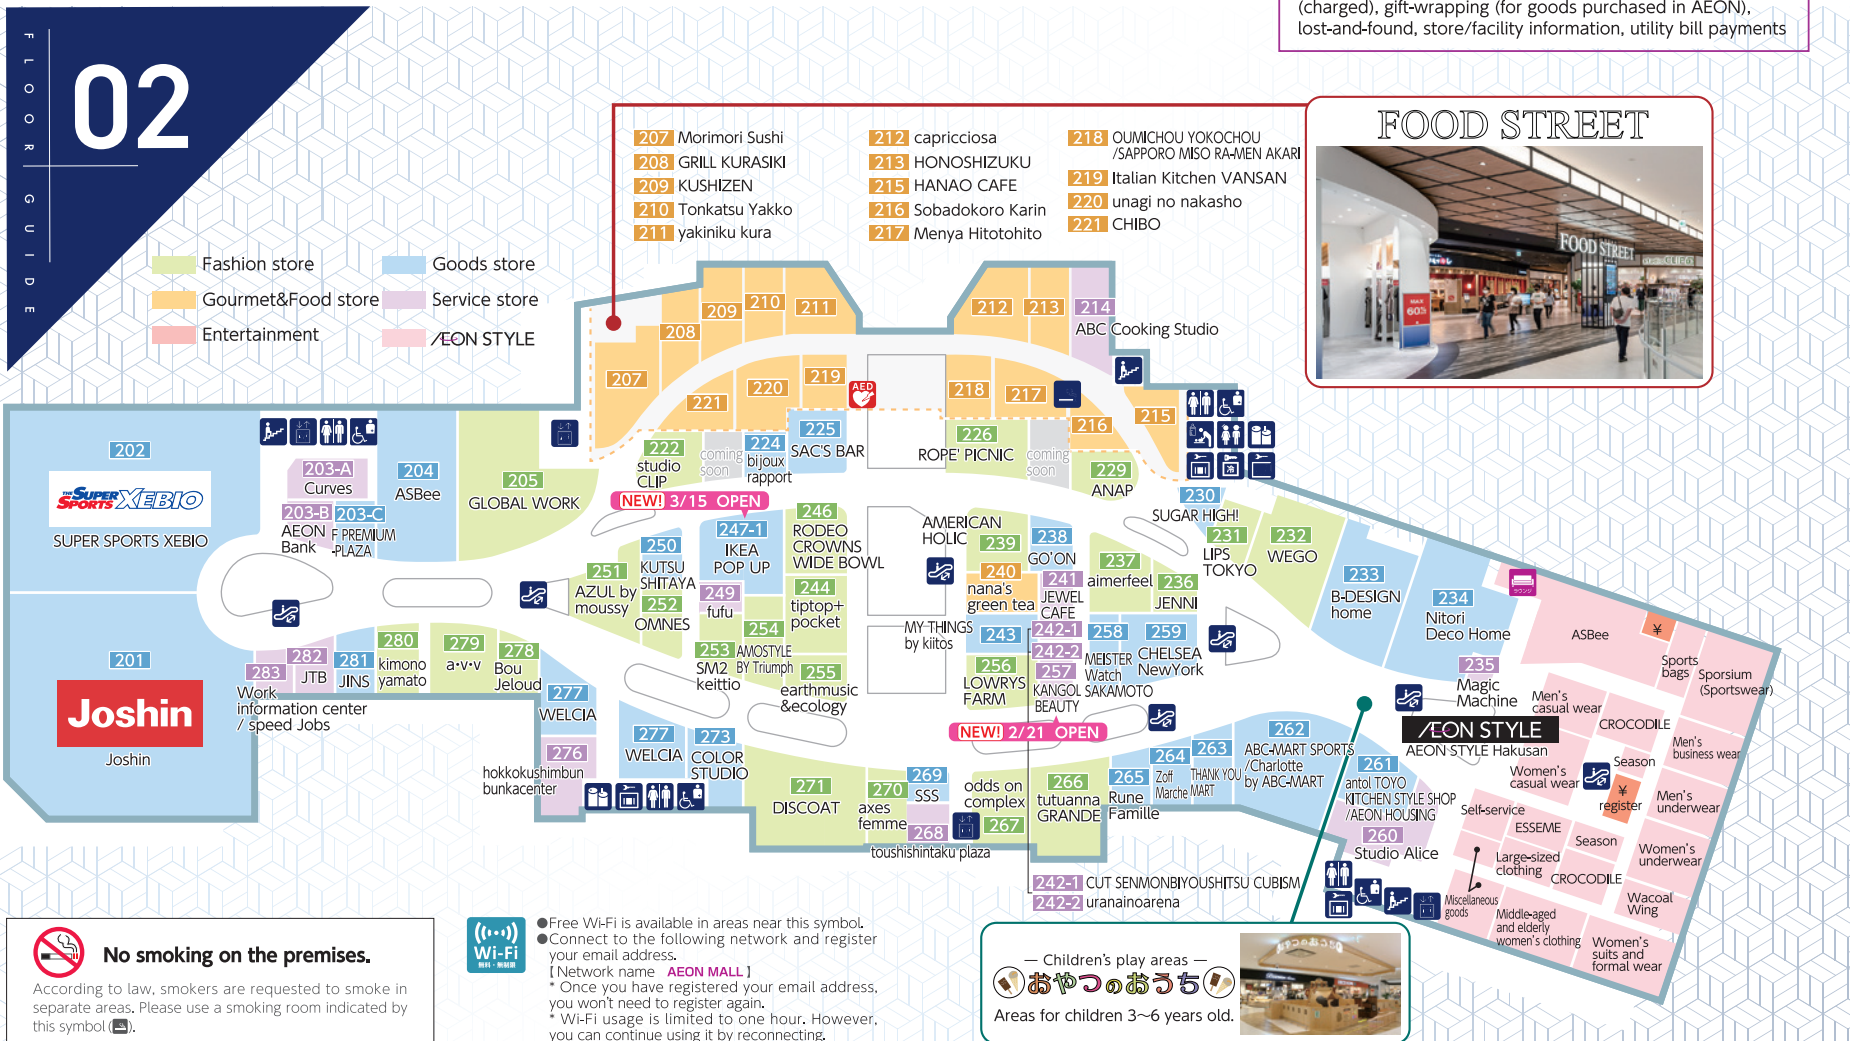

■ Fashion store
 ■ Goods store
 ■ Gourmet&Food store
 ■ Service store
 ■ Entertainment
 ■ /AEON STYLE

- Information (Staffed)
- Service Counter
- Elevator
- Escalator
- Stairs
- Coin Locker
- Refrigerated Locker
- Cart Locker
- Vending Machine
- WAON Charger
- AED
- AEON lounge
- Rest room/Toilet
- Toilet for Ostomates
- Kids toilet
- Baby Seat
- Wheelchair
- Bus Stop
- Taxi Stand
- Smoking Room/Area
- Electric vehicle charging station
- Public Telephone
- WAON Station
- ATM International Card

- | | |
|------------------------------------|----------------------|
| 315 Baskin Robbins
31 Ice cream | 322 Ibukiya seimen |
| 316 Tsukiji Gindako | 323 Kinmusu |
| 317 McDonald's | 324 tempura kikuya |
| 318 DOUTOR | 325 Raumen Samurai |
| 319 mister Donut | 326 RUNNY CHEESE HUT |
| 320 Tokyo Dumpling Restaurant | 327 100HOUR CURRY |
| 321 Pepper Lunch | 328 Dipper Dan |

KIDS DREAM WORLD

Rooms that are easy to use for customers with children are available.

— Children's play areas —

きょうりゅうのあうち
Areas for children 0~3 years old.

No smoking on the premises. According to law, smokers are requested to smoke in separate areas. Please use a smoking room indicated by this symbol.

- Elevator
- Escalator
- Stairs
- Coin Locker
- Refrigerated Locker
- Cart Locker
- Rest room/Toilet
- Toilet for Ostomates
- Kids toilet
- Baby Seat
- Wheelchair
- Vending Machine
- AED
- WAON Charger
- WAON Station
- Smoking Room/Area