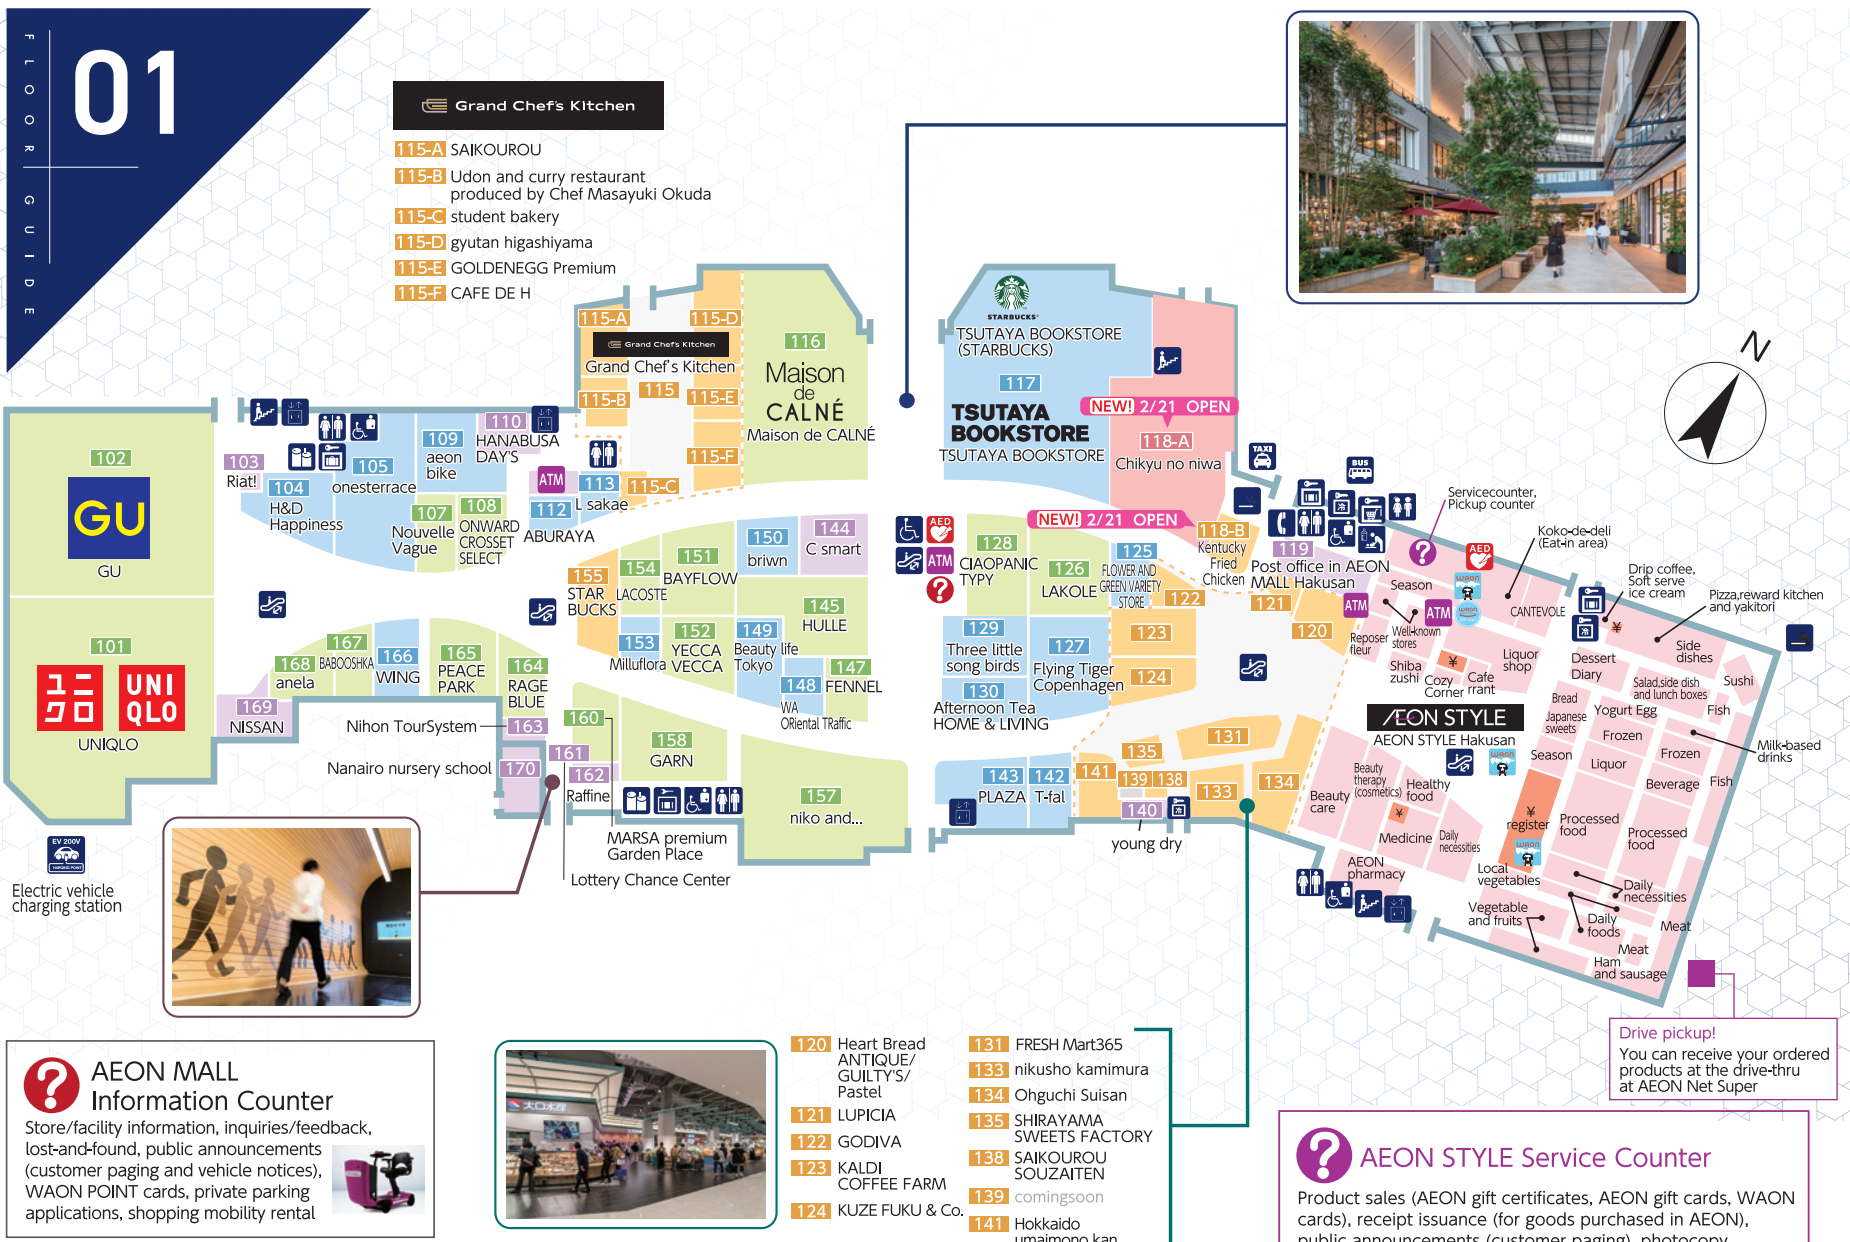

■ Fashion store
 ■ Goods store
 ■ Gourmet&Food store
 ■ Service store
 ■ Entertainment
 ■ /AEON STYLE

- Information (Staffed)
- Service Counter
- Elevator
- Escalator
- Stairs
- Coin Locker
- Refrigerated Locker
- Cart Locker
- Vending Machine
- WAON Charger
- AED
- AEON lounge
- Rest room/Toilet
- Toilet for Ostomates
- Kids toilet
- Baby Seat
- Wheelchair
- Bus Stop
- Taxi Stand
- Smoking Room/Area
- Electric vehicle charging station
- Public Telephone
- WAON Station
- ATM International Card

- | | |
|------------------------------------|----------------------|
| 315 Baskin Robbins
31 Ice cream | 322 Ibukiya seimen |
| 316 Tsukiji Gindako | 323 Kinmusu |
| 317 McDonald's | 324 tempura kikuya |
| 318 DOUTOR | 325 Raumen Samurai |
| 319 mister Donut | 326 RUNNY CHEESE HUT |
| 320 Tokyo Dumpling Restaurant | 327 100HOUR CURRY |
| 321 Pepper Lunch | 328 Dipper Dan |

KIDS DREAM WORLD

Rooms that are easy to use for customers with children are available.

— Children's play areas —

きょうりゅうのあうち
Areas for children 0~3 years old.

No smoking on the premises. According to law, smokers are requested to smoke in separate areas. Please use a smoking room indicated by this symbol.

- Elevator
- Escalator
- Stairs
- Coin Locker
- Refrigerated Locker
- Cart Locker
- Rest room/Toilet
- Toilet for Ostomates
- Kids toilet
- Baby Seat
- Wheelchair
- Vending Machine
- AED
- WAON Charger
- WAON Station
- Smoking Room/Area