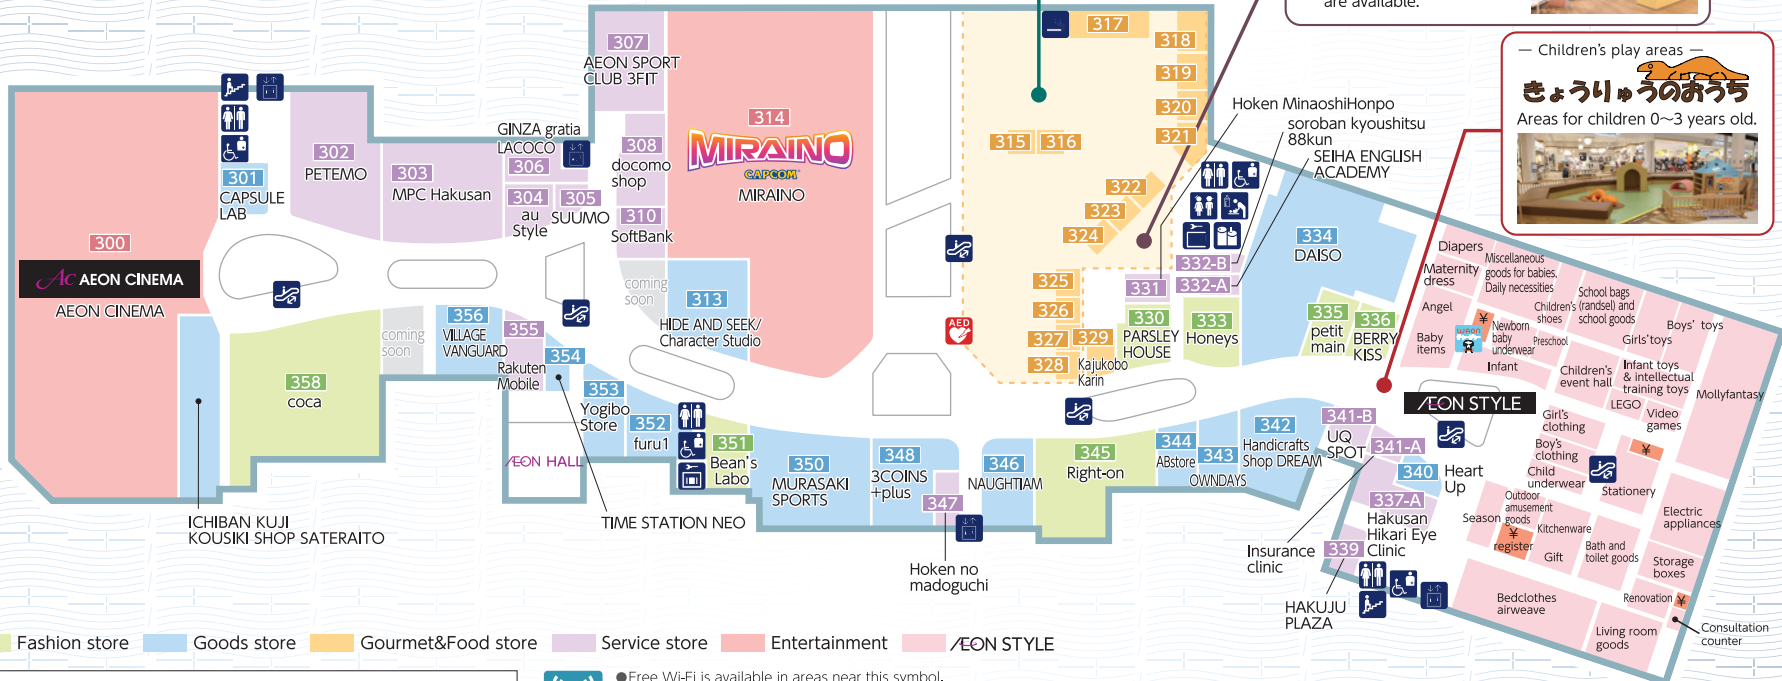

■ Fashion store
 ■ Goods store
 ■ Gourmet&Food store
 ■ Service store
 ■ Entertainment
 ■ /AEON STYLE

- Information (Staffed)
- Service Counter
- Elevator
- Escalator
- Stairs
- Coin Locker
- Refrigerated Locker
- Cart Locker
- Vending Machine
- WAON Charger
- AED
- AEON lounge
- Rest room/Toilet
- Toilet for Ostomates
- Kids toilet
- Baby Seat
- Wheelchair
- Bus Stop
- Taxi Stand
- Smoking Room/Area
- Electric vehicle charging station
- Public Telephone
- WAON Station
- ATM International Card

- | | |
|------------------------------------|----------------------|
| 315 Baskin Robbins
31 Ice cream | 322 Ibukiya seimen |
| 316 Tsukiji Gindako | 323 Kinmusu |
| 317 McDonald's | 324 tempura kikuya |
| 318 DOUTOR | 325 Raumen Samurai |
| 319 mister Donut | 326 RUNNY CHEESE HUT |
| 320 Tokyo Dumpling Restaurant | 327 100HOUR CURRY |
| 321 Pepper Lunch | 328 Dipper Dan |

KIDS DREAM WORLD

Rooms that are easy to use for customers with children are available.

— Children's play areas —

きょうりゅうのあうち
Areas for children 0~3 years old.

No smoking on the premises. According to law, smokers are requested to smoke in separate areas. Please use a smoking room indicated by this symbol.

- Elevator
- Escalator
- Stairs
- Coin Locker
- Refrigerated Locker
- Cart Locker
- Rest room/Toilet
- Toilet for Ostomates
- Kids toilet
- Baby Seat
- Wheelchair
- Vending Machine
- AED
- WAON Charger
- WAON Station
- Smoking Room/Area